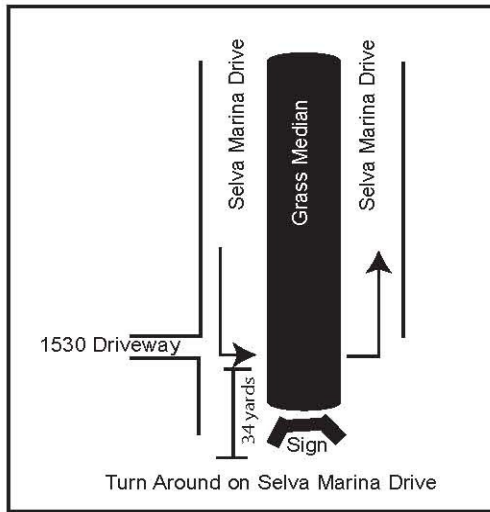

26.2 with Donna, National Breast Cancer Marathon

- Start/Finish – At telephone pole #4574 on San Pablo Road. 38 yards south of fire hydrant located at the sw corner of the intersection of Mayo Clinic Road and San Pablo Road.
- 1 mile- 14 yards east of tp 72p038 on Butler Blvd.
 - 2 mile – 27 yards west of tp lf5002 on Butler Blvd
 - 3 mile – 50 feet west of split signs for A1A and N and S.
 - 4 mile – 30 yards west of intersection of 37th Ave South and Ponte Vedra Blvd.
 - 5 mile – At the north edge of 21st Ave South on Ocean.
- Mark for turn onto beach off 16th Ave. South. Measure out 22yards from wood railing.
- Runners must go around this point as they move onto the beach. Cones or barricades should be used to insure they run the full distance.
- 6 mile – On the beach at the south edge of the three-story house (first house south of 4th Ave. South).
 - 7 mile – 20 feet north of 10th Ave North sign.
- Mark to turn runners off the beach – mark at the south edge of Seagate Ave. 22 yards from east edge of Walkway from house directly south of Seagate Ave.
- 8 mile – 2 ft north of 2 story building at 1512 Oceanfront near Davis street.
 - 9 mile – 2 feet south of brick sidewalk at the intersection of Atlantic Blvd and Ocean Ave in Atlantic Beach.
 - 10 mile – 1 ft north of driveway at 1242 Beach Ave.
 - 11 mile – directly across from gate entrance at 2077 Beach Ave.
 - 12 mile – 2 ft north of drive way at 2338 Oceanwalk Drive W just past Inland Way
 - 13 mile – 14 yards East of Selva Maderia Ct sign on 20th Street.
- Half-way mark – at West end of Driveway of 439 20th Street.
- 14 mile – at South End of brick house at 1700 Selva Marina Drive
- Turn around point – 1530 Selva Marina Drive at south edge of Driveway. Runner must cross grass median to reverse direction. 34 yards north of the grass in front of Selva Marina sign.
- 15 mile – on Selva Marina Drive at tp number 1727 on Sothside of Live Oak Lane.
 - 16 mile – On Conquina Place at the driveway into 1610, just south of Shell
 - 17 mile – South edge of Driveway at 422 Ocean Blvd.
 - 18 mile -- At white gate, 70 feet south of Bay Street on 1st Street North.
 - 19 mile – Half way between 2nd and 1st Street on 16th Ave. North.
 - 20 mile – on 1st Street in front of Freebird Café 50 feet north of 1st Ave.
 - 21 mile - at medal telephone pole at south edge of yellow house at 1302 1st Street South
 - 22 mile - on 3rd Street, 150 feet north of 37th Ave S. between two buildings across the street.
 - 23 mile – even with the Academy sign on the back of the building at South Beach Shopping Center. Butler Bvd.
 - 24 mile – at telephone pole next to MPH Sign , FOP entrance on Butler Blvd.
 - 25 mile – On Butler Blvd on the bridge, 9 yards west of Telephoe pole LF 5002
 - 26 mile – On San Pabelo Road , 20 yards north of TP 72P038