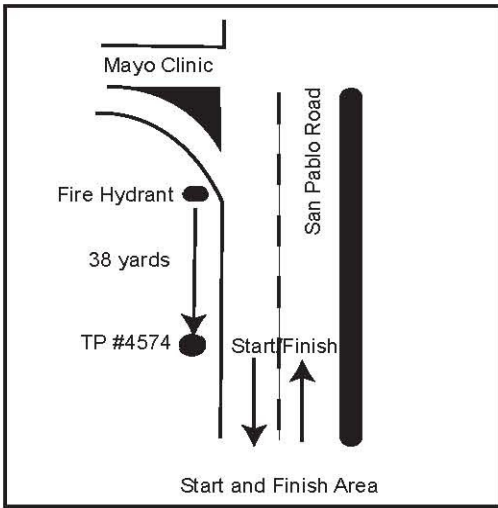

26.2 with Donna, National Breast Cancer Marathon

- Start/Finish – At telephone pole #4574 on San Pablo Road. 38 yards south of fire hydrant located at the sw corner of the intersection of Mayo Clinic Road and San Pablo Road.
- 1 mile- 14 yards east of tp 72p038 on Butler Blvd.
 - 2 mile – 27 yards west of tp lf5002 on Butler Blvd
 - 3 mile – 50 feet west of split signs for A1A and N and S.
 - 4 mile – 30 yards west of intersection of 37th Ave South and Ponte Vedra Blvd.
 - 5 mile – At the north edge of 21st Ave South on Ocean.
- Mark for turn onto beach off 16th Ave. South. Measure out 22yards from wood railing.
- Runners must go around this point as they move onto the beach. Cones or barricades should be used to insure they run the full distance.
- 6 mile – On the beach at the south edge of the three-story house (first house south of 4th Ave. South).
 - 7 mile – 20 feet north of 10th Ave North sign.
- Mark to turn runners off the beach – mark at the south edge of Seagate Ave. 22 yards from east edge of Walkway from house directly south of Seagate Ave.
- 8 mile – 2 ft north of 2 story building at 1512 Oceanfront near Davis street.
 - 9 mile – 2 feet south of brick sidewalk at the intersection of Atlantic Blvd and Ocean Ave in Atlantic Beach.
 - 10 mile – 1 ft north of driveway at 1242 Beach Ave.
 - 11 mile – directly across from gate entrance at 2077 Beach Ave.
 - 12 mile – 2 ft north of drive way at 2338 Oceanwalk Drive W just past Inland Way
 - 13 mile – 14 yards East of Selva Maderia Ct sign on 20th Street.
- Half-way mark – at West end of Driveway of 439 20th Street.
- 14 mile – at South End of brick house at 1700 Selva Marina Drive
- Turn around point – 1530 Selva Marina Drive at south edge of Driveway. Runner must cross grass median to reverse direction. 34 yards north of the grass in front of Selva Marina sign.
- 15 mile – on Selva Marina Drive at tp number 1727 on Sothside of Live Oak Lane.
 - 16 mile – On Conquina Place at the driveway into 1610, just south of Shell
 - 17 mile – South edge of Driveway at 422 Ocean Blvd.
 - 18 mile -- At white gate, 70 feet south of Bay Street on 1st Street North.
 - 19 mile – Half way between 2nd and 1st Street on 16th Ave. North.
 - 20 mile – on 1st Street in front of Freebird Café 50 feet north of 1st Ave.
 - 21 mile - at medal telephone pole at south edge of yellow house at 1302 1st Street South
 - 22 mile - on 3rd Street, 150 feet north of 37th Ave S. between two buildings across the street.
 - 23 mile – even with the Academy sign on the back of the building at South Beach Shopping Center. Butler Bvd.
 - 24 mile – at telephone pole next to MPH Sign , FOP entrance on Butler Blvd.
 - 25 mile – On Butler Blvd on the bridge, 9 yards west of Telephoe pole LF 5002
 - 26 mile – On San Pabelo Road , 20 yards north of TP 72P038