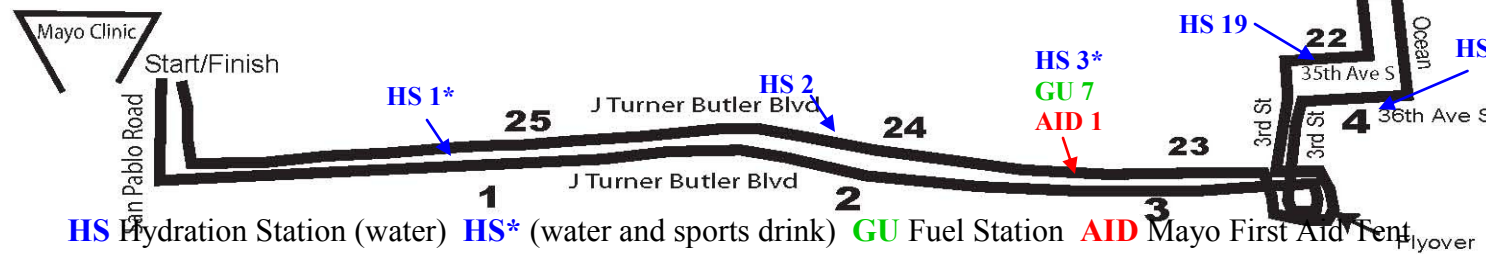

26.2 with Donna, National Breast Cancer Marathon

- Start/Finish – At telephone pole #4574 on San Pablo Road. 38 yards south of fire hydrant located at the sw corner of the intersection of Mayo Clinic Road and San Pablo Road.
- 1 mile- 14 yards east of tp 72p038 on Butler Blvd.
 - 2 mile – 27 yards west of tp lf5002 on Butler Blvd
 - 3 mile – 50 feet west of split signs for A1A and N and S.
 - 4 mile – 30 yards west of intersection of 37th Ave South and Ponte Vedra Blvd.
 - 5 mile – At the north edge of 21st Ave South on Ocean.
- Mark for turn onto beach off 16th Ave. South. Measure out 22yards from wood railing.
- Runners must go around this point as they move onto the beach. Cones or barricades should be used to insure they run the full distance.
- 6 mile – On the beach at the south edge of the three-story house (first house south of 4th Ave. South).
 - 7 mile – 20 feet north of 10th Ave North sign.
- Mark to turn runners off the beach – mark at the south edge of Seagate Ave. 22 yards from east edge of Walkway from house directly south of Seagate Ave.
- 8 mile – 2 ft north of 2 story building at 1512 Oceanfront near Davis street.
 - 9 mile – 2 feet south of brick sidewalk at the intersection of Atlantic Blvd and Ocean Ave in Atlantic Beach.
 - 10 mile – 1 ft north of driveway at 1242 Beach Ave.
 - 11 mile – directly across from gate entrance at 2077 Beach Ave.
 - 12 mile – 2 ft north of drive way at 2338 Oceanwalk Drive W just past Inland Way
 - 13 mile – 14 yards East of Selva Maderia Ct sign on 20th Street.
- Half-way mark – at West end of Driveway of 439 20th Street.
- 14 mile – at South End of brick house at 1700 Selva Marina Drive
- Turn around point – 1530 Selva Marina Drive at south edge of Driveway. Runner must cross grass median to reverse direction. 34 yards north of the grass in front of Selva Marina sign.
- 15 mile – on Selva Marina Drive at tp number 1727 on Sothside of Live Oak Lane.
 - 16 mile – On Conquina Place at the driveway into 1610, just south of Shell
 - 17 mile – South edge of Driveway at 422 Ocean Blvd.
 - 18 mile -- At white gate, 70 feet south of Bay Street on 1st Street North.
 - 19 mile – Half way between 2nd and 1st Street on 16th Ave. North.
 - 20 mile – on 1st Street in front of Freebird Café 50 feet north of 1st Ave.
 - 21 mile - at medal telephone pole at south edge of yellow house at 1302 1st Street South
 - 22 mile - on 3rd Street, 150 feet north of 37th Ave S. between two buildings across the street.
 - 23 mile – even with the Academy sign on the back of the building at South Beach Shopping Center. Butler Bvd.
 - 24 mile – at telephone pole next to MPH Sign , FOP entrance on Butler Blvd.
 - 25 mile – On Butler Blvd on the bridge, 9 yards west of Telephoe pole LF 5002
 - 26 mile – On San Pabelo Road , 20 yards north of TP 72P038