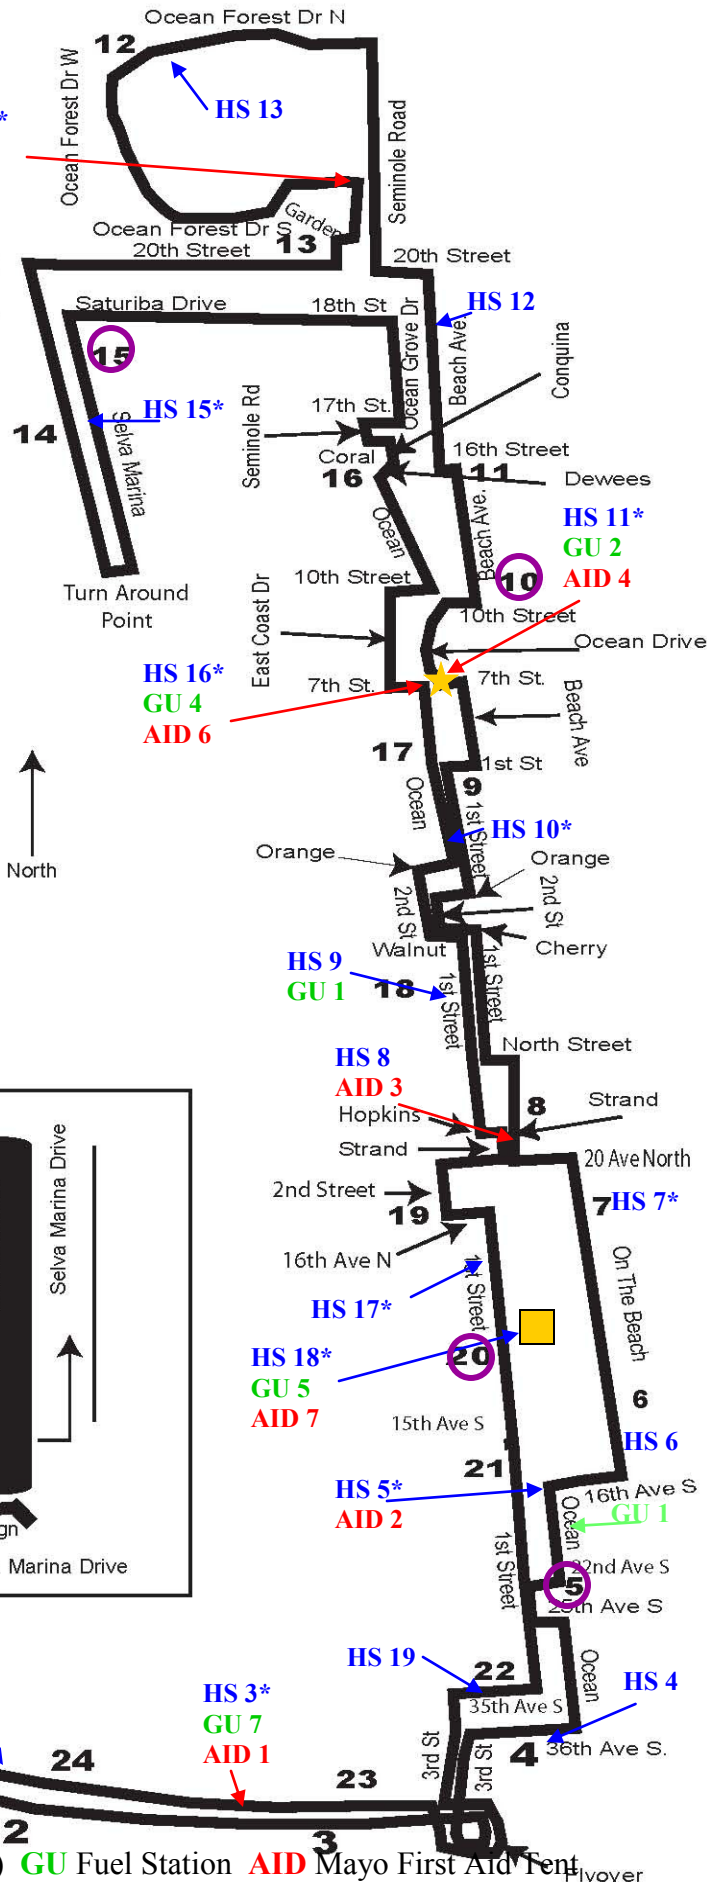

26.2 with Donna, National Breast Cancer Marathon

- Start/Finish – At telephone pole #4574 on San Pablo Road. 38 yards south of fire hydrant located at the sw corner of the intersection of Mayo Clinic Road and San Pablo Road.
- 1 mile- 14 yards east of tp 72p038 on Butler Blvd.
 - 2 mile – 27 yards west of tp lf5002 on Butler Blvd
 - 3 mile – 50 feet west of split signs for A1A and N and S.
 - 4 mile – 30 yards west of intersection of 37th Ave South and Ponte Vedra Blvd.
 - 5 mile – At the north edge of 21st Ave South on Ocean.
- Mark for turn onto beach off 16th Ave. South. Measure out 22yards from wood railing.
- Runners must go around this point as they move onto the beach. Cones or barricades should be used to insure they run the full distance.
- 6 mile – On the beach at the south edge of the three-story house (first house south of 4th Ave. South).
 - 7 mile – 20 feet north of 10th Ave North sign.
- Mark to turn runners off the beach – mark at the south edge of Seagate Ave. 22 yards from east edge of Walkway from house directly south of Seagate Ave.
- 8 mile – 2 ft north of 2 story building at 1512 Oceanfront near Davis street.
 - 9 mile – 2 feet south of brick sidewalk at the intersection of Atlantic Blvd and Ocean Ave in Atlantic Beach.
 - 10 mile – 1 ft north of driveway at 1242 Beach Ave.
 - 11 mile – directly across from gate entrance at 2077 Beach Ave.
 - 12 mile – 2 ft north of drive way at 2338 Oceanwalk Drive W just past Inland Way
 - 13 mile – 14 yards East of Selva Maderia Ct sign on 20th Street.
- Half-way mark – at West end of Driveway of 439 20th Street.
- 14 mile – at South End of brick house at 1700 Selva Marina Drive
- Turn around point – 1530 Selva Marina Drive at south edge of Driveway. Runner must cross grass median to reverse direction. 34 yards north of the grass in front of Selva Marina sign.
- 15 mile – on Selva Marina Drive at tp number 1727 on Sothside of Live Oak Lane.
 - 16 mile – On Conquina Place at the driveway into 1610, just south of Shell
 - 17 mile – South edge of Driveway at 422 Ocean Blvd.
 - 18 mile -- At white gate, 70 feet south of Bay Street on 1st Street North.
 - 19 mile – Half way between 2nd and 1st Street on 16th Ave. North.
 - 20 mile – on 1st Street in front of Freebird Café 50 feet north of 1st Ave.
 - 21 mile - at medal telephone pole at south edge of yellow house at 1302 1st Street South
 - 22 mile - on 3rd Street, 150 feet north of 37th Ave S. between two buildings across the street.
 - 23 mile – even with the Academy sign on the back of the building at South Beach Shopping Center. Butler Bvd.
 - 24 mile – at telephone pole next to MPH Sign , FOP entrance on Butler Blvd.
 - 25 mile – On Butler Blvd on the bridge, 9 yards west of Telephoe pole LF 5002
 - 26 mile – On San Pabelo Road , 20 yards north of TP 72P038